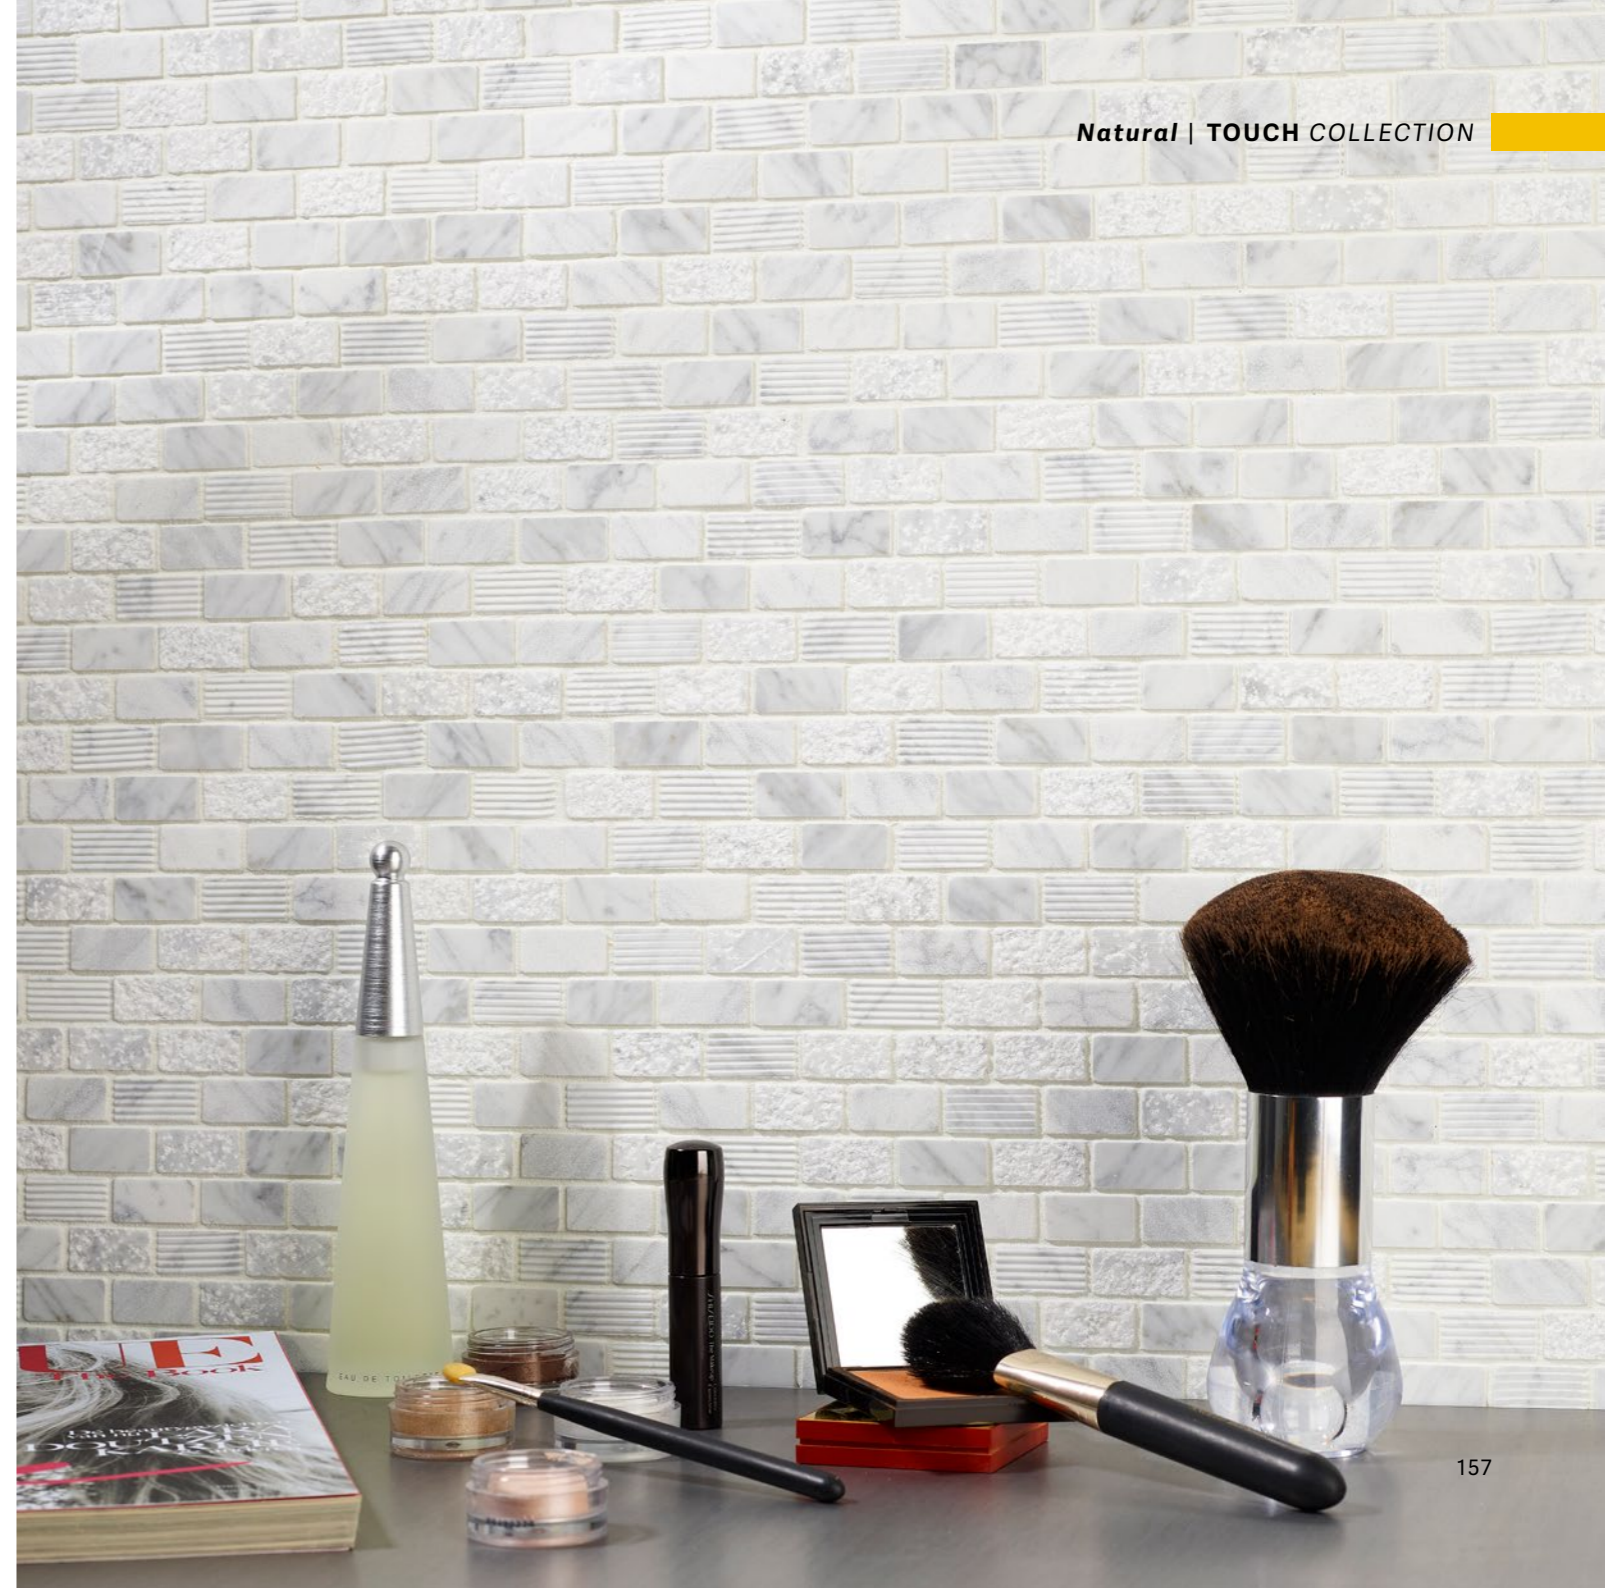

Touch

The Touch collection is made of pure natural stone which has been finished using various traditional methods: bush-hammered, hand-honed, flamed, ... an amazing feat of craftsmanship!

La collection Touch se compose de pierre naturelle pure qui est traitée selon différents procédés artisanaux : ciselage manuel ou mécanique, bouchardé manuel ou mécanique, adouci, flammé ... Un chef-d'œuvre d'artisanat !

Die Kollektion Touch besteht aus reinem Naturstein, der mit verschiedenen handwerklichen Verfahren bearbeitet wurde: scharriert, gekrönet, geschliffen, geflammt usw. Das ist wahre Handwerkskunst!

De Touch collectie bestaat uit pure natuursteen die volgens verschillende ambachtelijke methodes is afgewerkt: gefrijnsd, gebouchardeerd, verzoet, gevlamd ... Een knap staaltje vakmanschap!

WWW.AQUACOLOR.EU